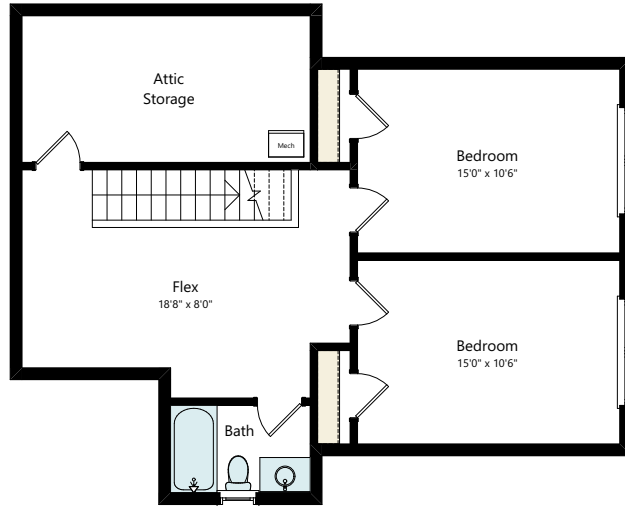

COVEY HOMES

TALLAHASSEE

LEVEL 2

LEVEL 1

Nutmeg Home

3 BED | 2.5 BATH | 1,523 SQFT

Leasing@CoveyHomesTallahassee.com
850-757-2878

COVEYHOMESTALLAHASSEE.COM