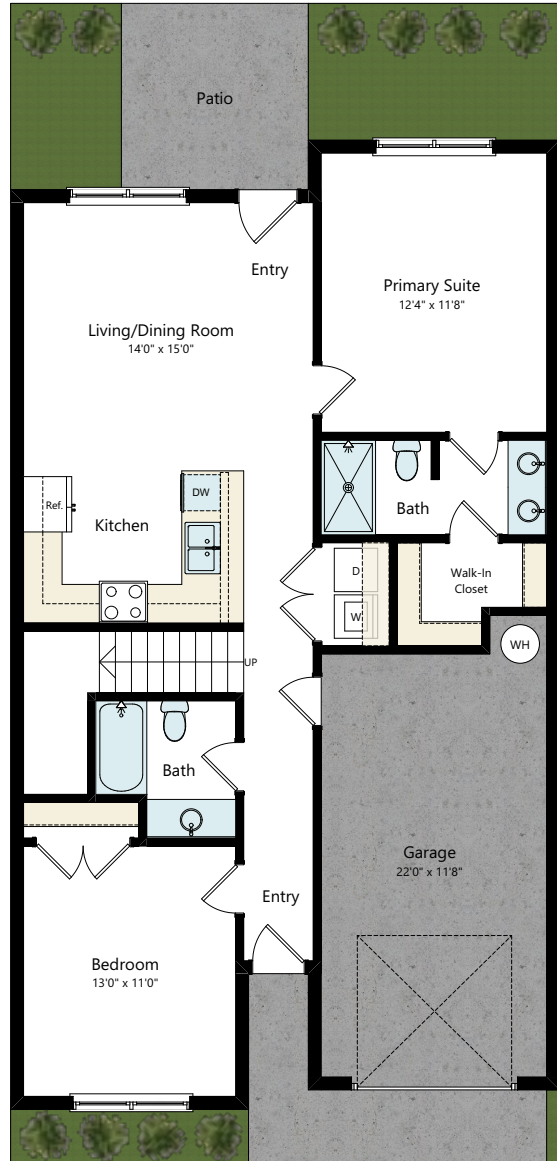

COVEY HOMES

TALLAHASSEE

Mint Home

3 BED | 3 BATH | 1,477 SQFT

Leasing@CoveyHomesTallahassee.com
850-757-2878

COVEYHOMESTALLAHASSEE.COM

1497 Wooster Drive
Tallahassee, FL 32311