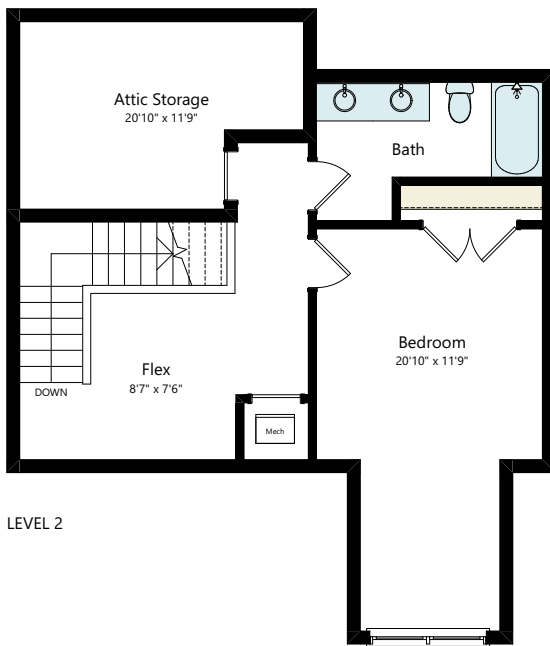

COVEY HOMES

TALLAHASSEE

Mint Home

3 BED | 3 BATH | 1,477 SQFT

Leasing@CoveyHomesTallahassee.com
850-757-2878

COVEYHOMESTALLAHASSEE.COM

1497 Wooster Drive
Tallahassee, FL 32311