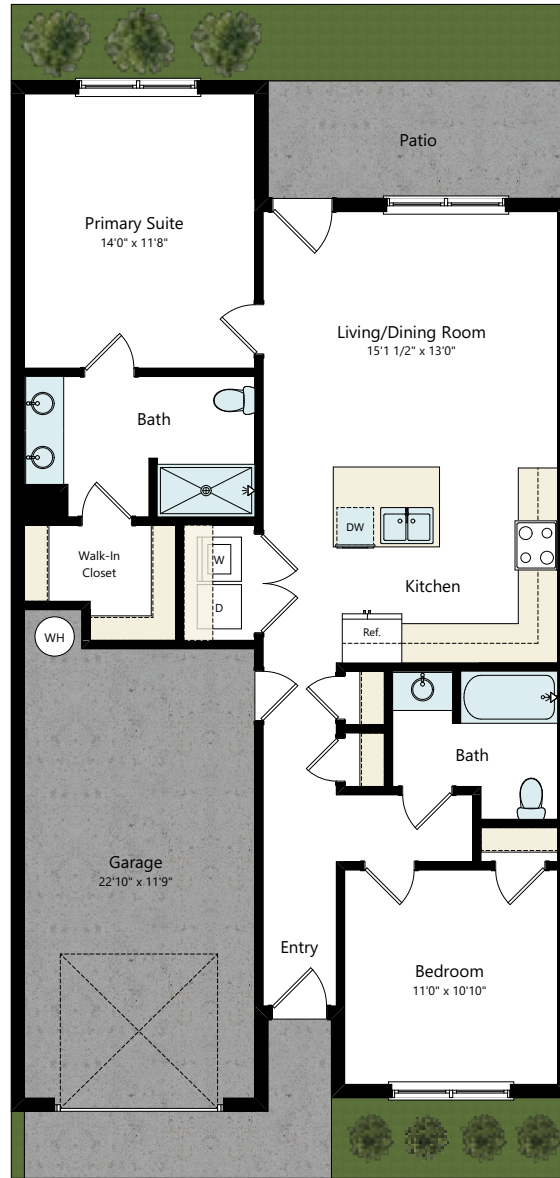

COVEY HOMES

TALLAHASSEE

Ginger Home

2 BED | 2 BATH | 1,000 SQFT

Leasing@CoveyHomesTallahassee.com
850-757-2878

COVEYHOMESTALLAHASSEE.COM

1497 Wooster Drive
Tallahassee, FL 32311