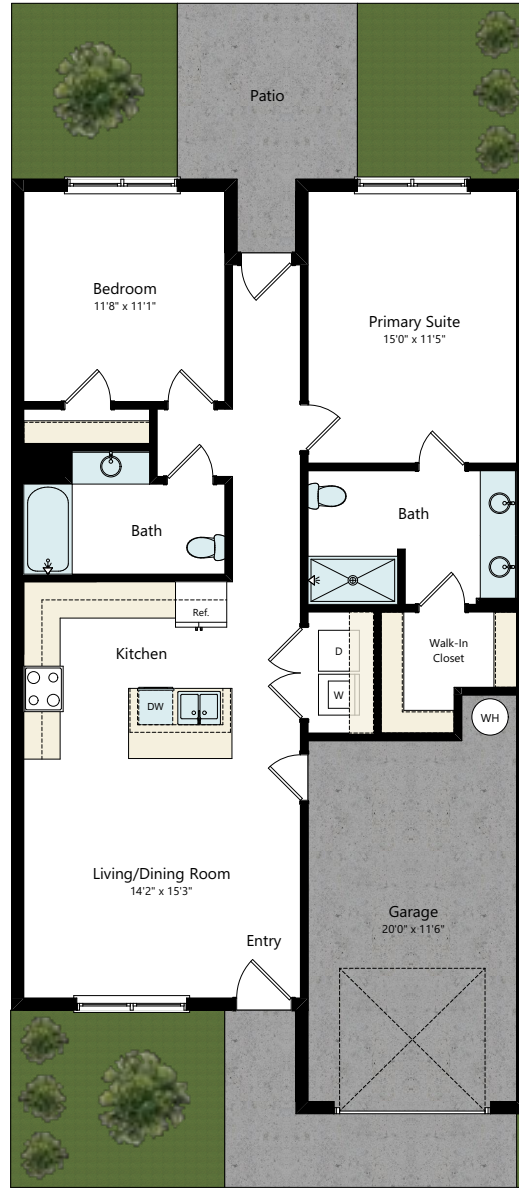

COVEY HOMES

TALLAHASSEE

Caraway Home

2 BED | 2 BATH | 1,060 SQFT

Leasing@CoveyHomesTallahassee.com
850-757-2878

COVEYHOMESTALLAHASSEE.COM

1497 Wooster Drive
Tallahassee, FL 32311