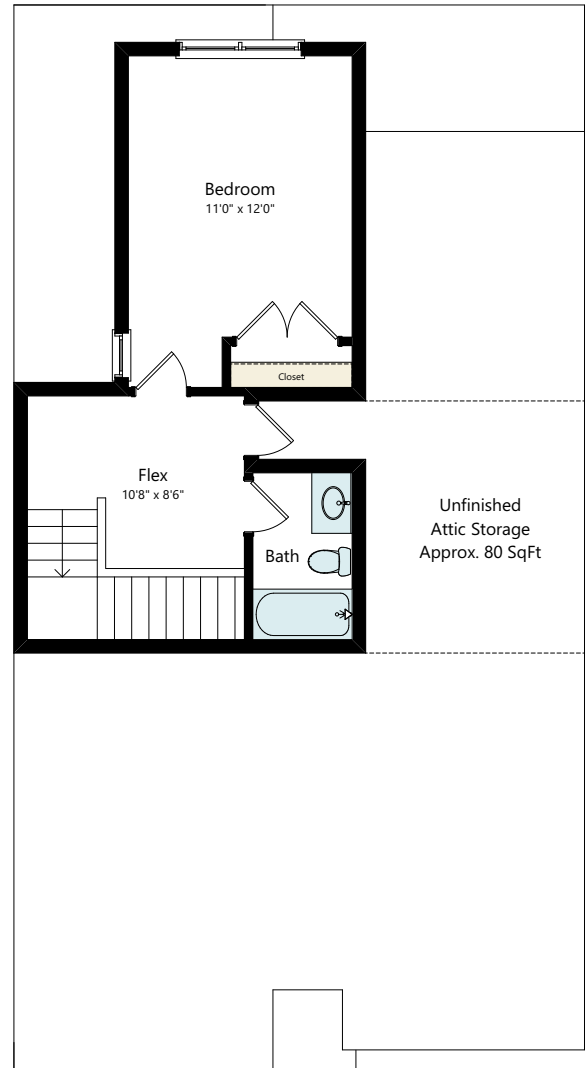

COVEY HOMES

NEW HAMPSTEAD

Poppy Home

3 BED | 3 BATH | 1,411 SQFT

Leasing@CoveyHomesNewHampstead.com

912.913.7462

201 Power Pass

Savannah, GA 31302