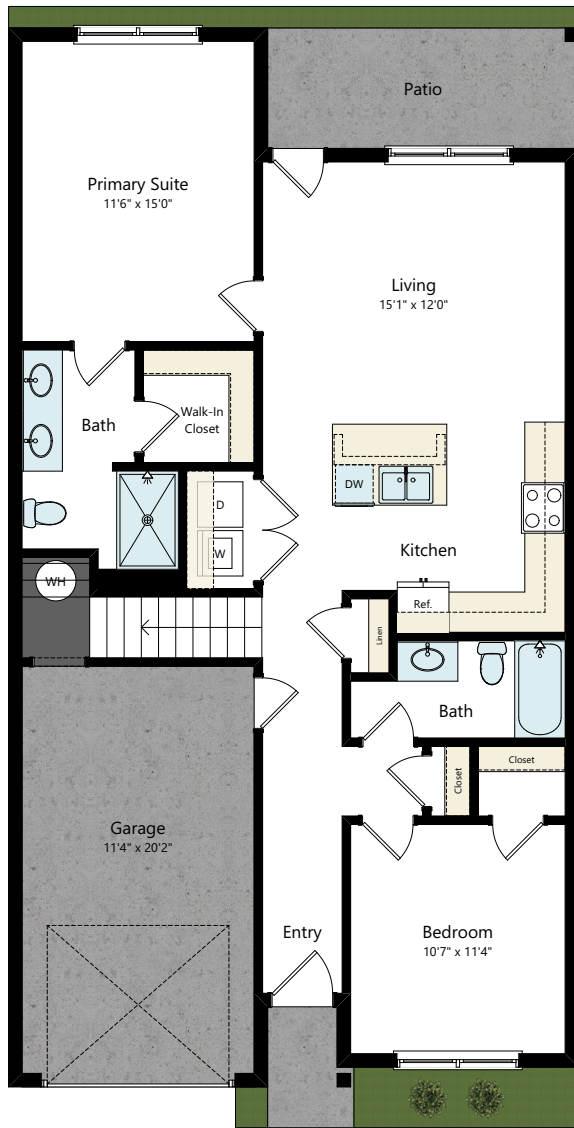

COVEY HOMES

NEW HAMPSTEAD

Poppy Home

3 BED | 3 BATH | 1,411 SQFT

Leasing@CoveyHomesNewHampstead.com

912.913.7462

201 Power Pass

Savannah, GA 31302