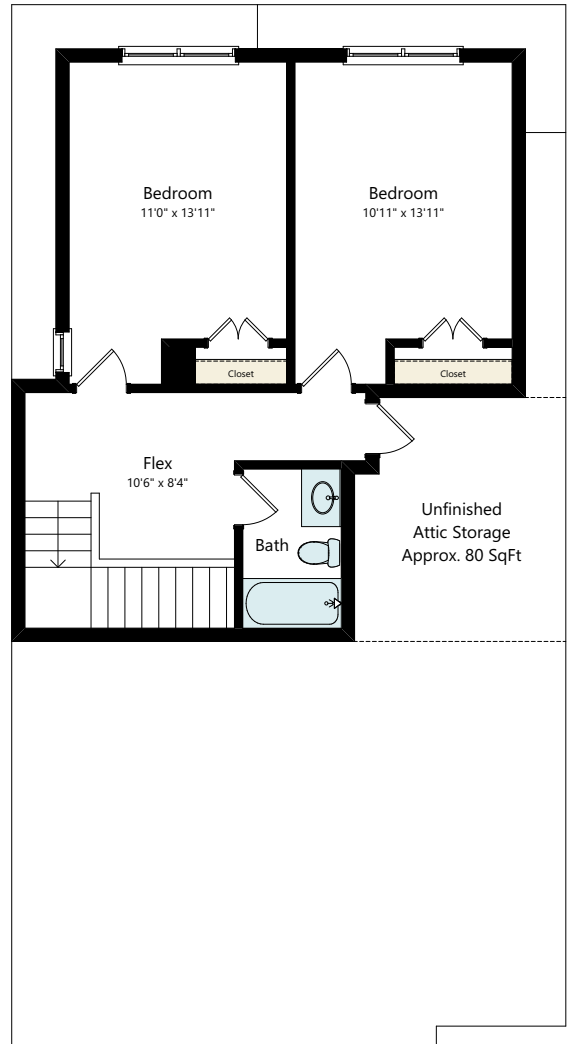

COVEY HOMES

NEW HAMPSTEAD

1 FL

2 FL

Nutmeg Home

3 BED | 2.5 BATH | 1,466 SQF

Leasing@CoveyHomesNewHampstead.com

912.913.7462