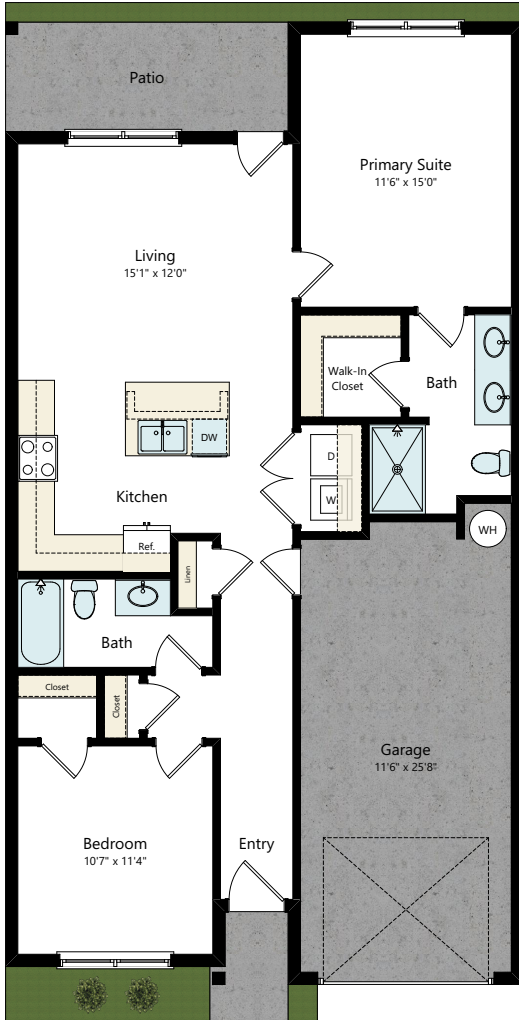

COVEY HOMES

NEW HAMPSTEAD

1 FL

2 FL

Ginger Home

2 BED | 2 BATH | 1,020 SQF

Leasing@CoveyHomesNewHampstead.com

912.913.7462