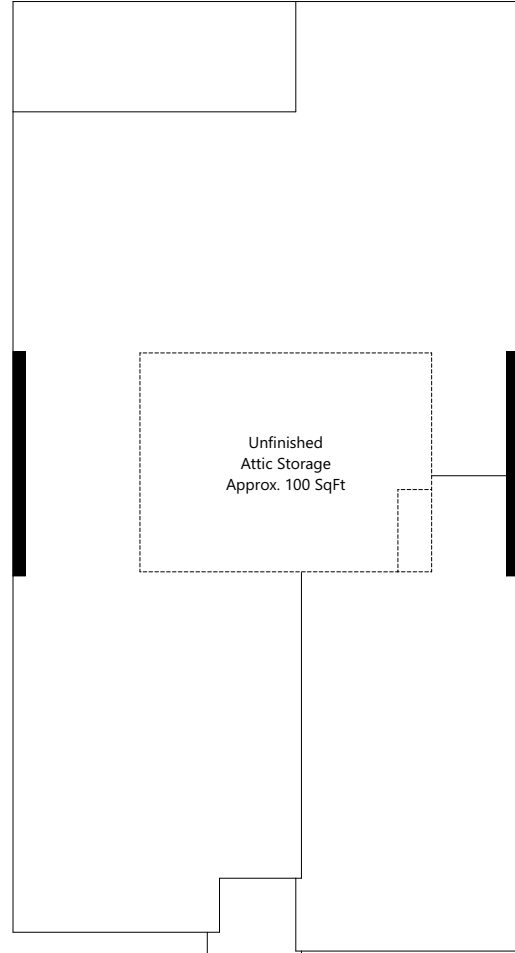

COVEY HOMES

NEW HAMPSTEAD

1 FL

2 FL

Ginger Home

2 BED | 2 BATH | 1,020 SQF

Leasing@CoveyHomesNewHampstead.com

912.913.7462