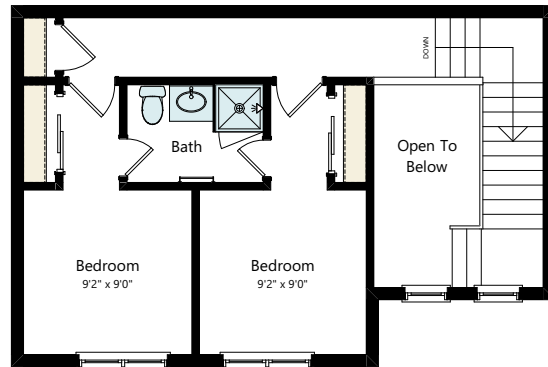

LEVEL 1

LEVEL 2

Peppermint Home

3 BED | 2.5 BATH | 1,436 SQFT

Leasing@CoveyHomesBasswood.com

COVEYHOMESBASSWOOD.COM

2016 Elderica Drive

817.809.6636