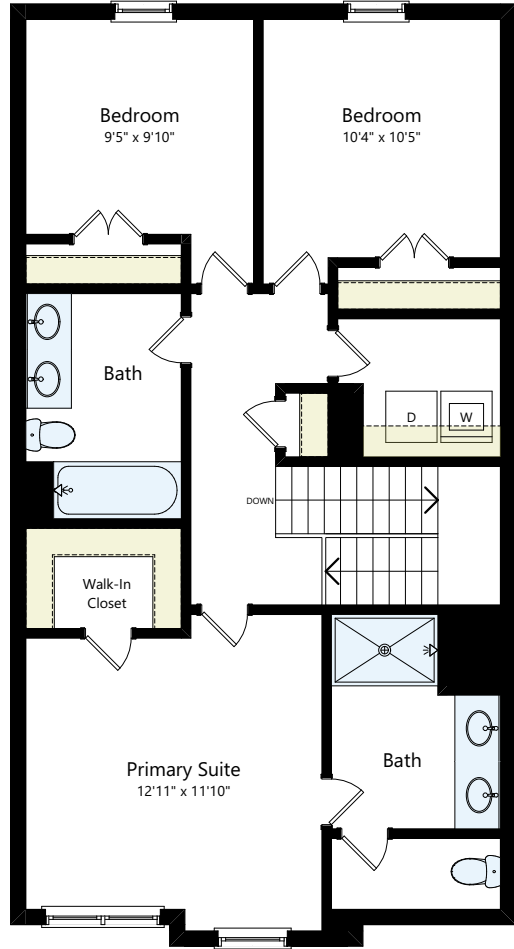

2 FL

Chive Home

3 BED | 2.5 BATH | 1,441 SQFT

Leasing@CoveyHomesPaperMill.com
470.625.2475

COVEYHOMESPAPERMILL.COM

138 Paper Mill Road
Lawrenceville, GA 30046