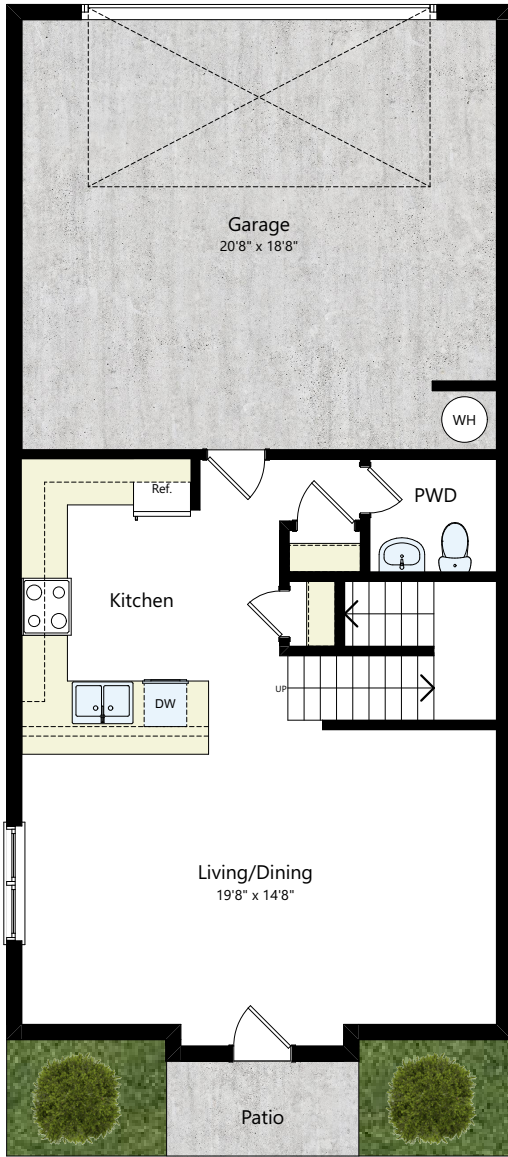

# COVEY HOMES

PAPER MILL

1 FL

2 FL

## Chive Home

3 BED | 2.5 BATH | 1,441 SQFT

Leasing@CoveyHomesPaperMill.com  
470.625.2475

COVEYHOMESPAPERMILL.COM

138 Paper Mill Road  
Lawrenceville, GA 30046