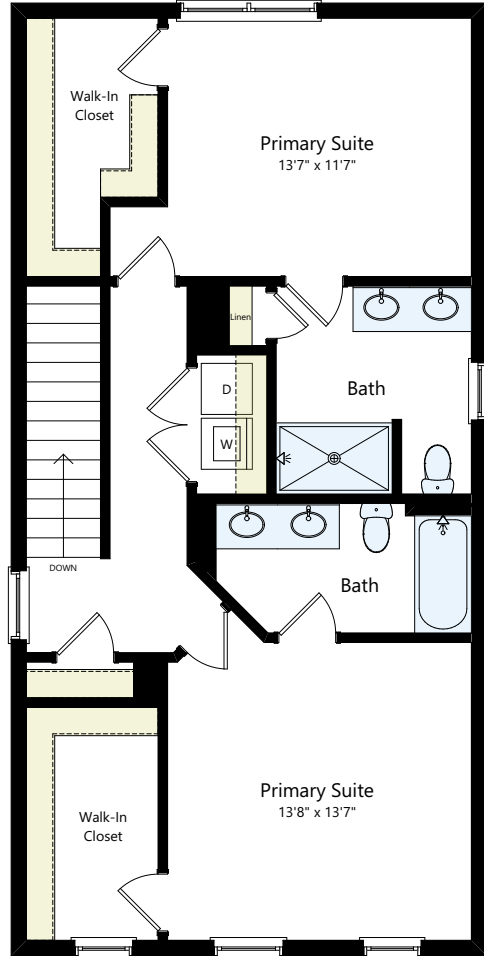

1 FL

2 FL

# Basil Home

2 BED | 2.5 BATH | 1,313 SQFT

Leasing@CoveyHomesPaperMill.com  
470.625.2475

COVEYHOMESPAPERMILL.COM  

138 Paper Mill Road  
Lawrenceville, GA 30046