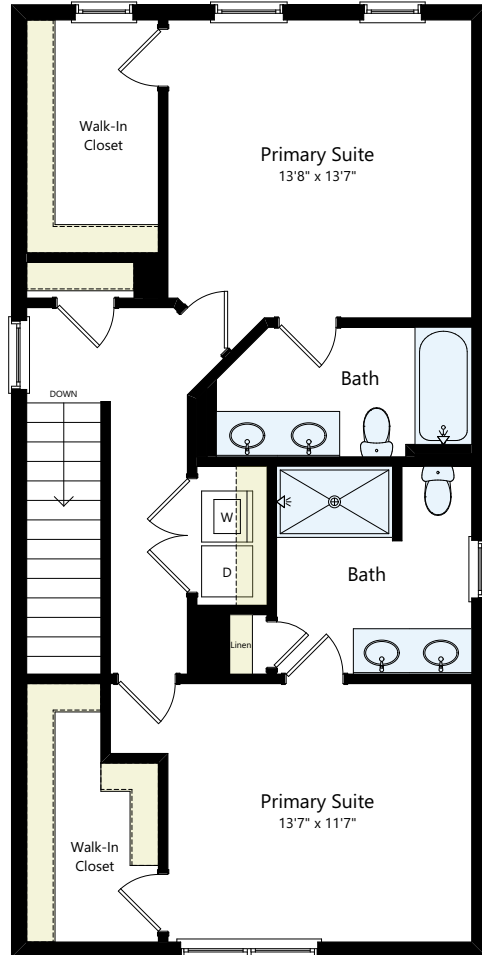

1 FL

2 FL

# Anise Home

2 BED | 2.5 BATH | 1,305 SQFT

Leasing@CoveyHomesPaperMill.com  
470.625.2475

COVEYHOMESPAPERMILL.COM  

138 Paper Mill Road  
Lawrenceville, GA 30046