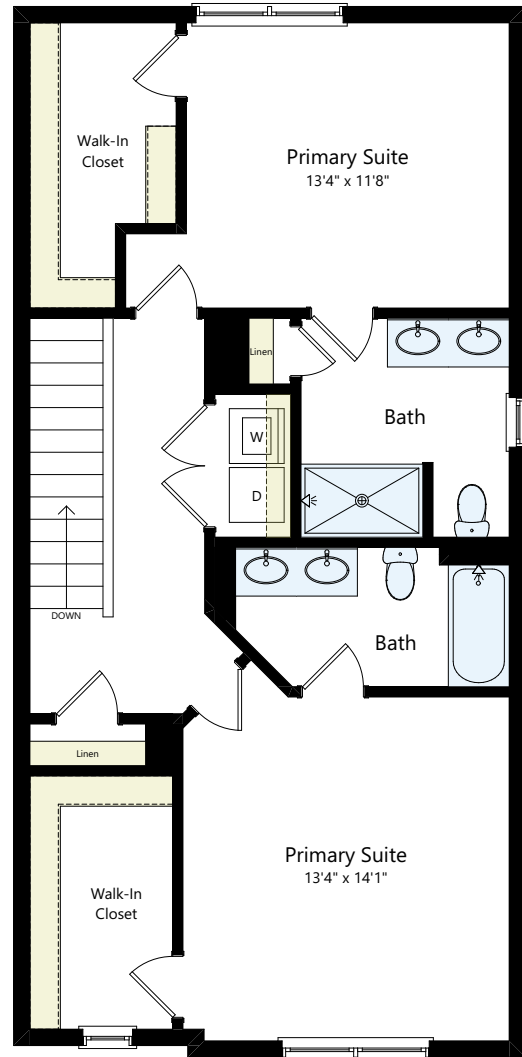

COVEY HOMES

NEWNAN VILLAGE

Bayleave Home

2 BED | 2.5 BATH | 1,330 SQFT

Leasing@CoveyHomesNewnanVillage.com

770.233.7100

COVEYHOMESNEWNANVILLAGE.COM

10 American Avenue