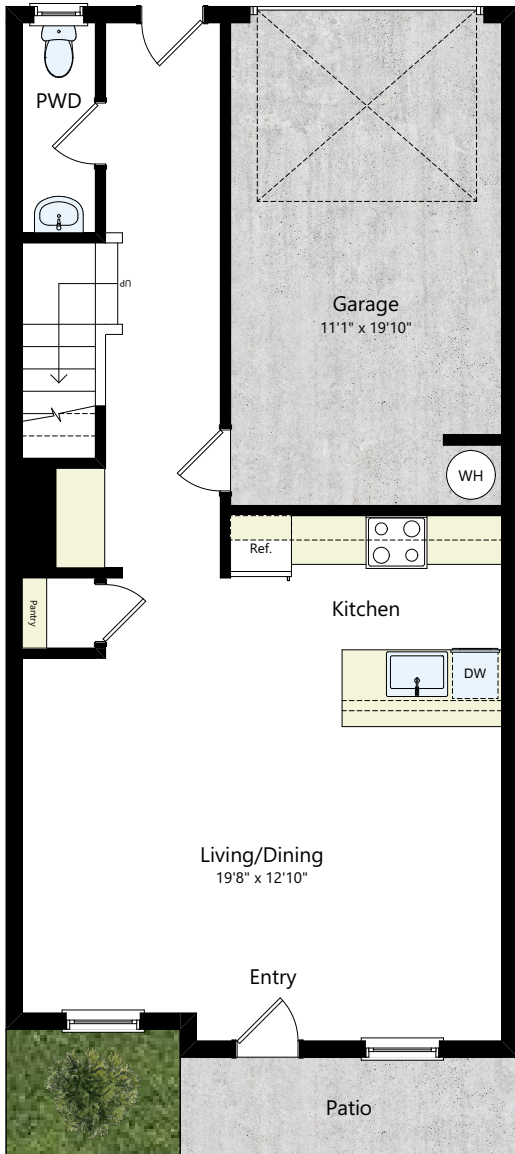

COVEY HOMES

NEWNAN VILLAGE

Bayleave Home

2 BED | 2.5 BATH | 1,330 SQFT

Leasing@CoveyHomesNewnanVillage.com

770.233.7100

COVEYHOMESNEWNANVILLAGE.COM

10 American Avenue