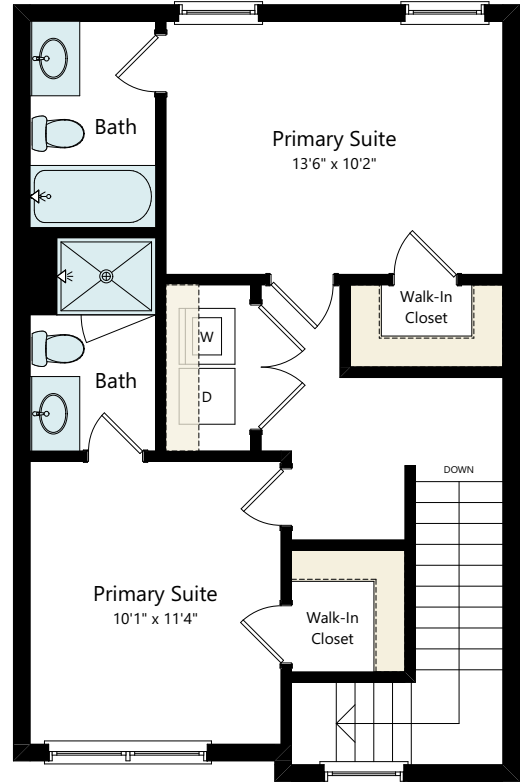

LEVEL 1

LEVEL 2

Mint Home

2 BED | 2.5 BATH | 1,079 SQFT

Leasing@CoveyHomesLitseyCreek.com
817.374.4672

COVEYHOMESLITSEYCREEK.COM

15101 Litsey Creek Drive
Roanoke, TX 76262