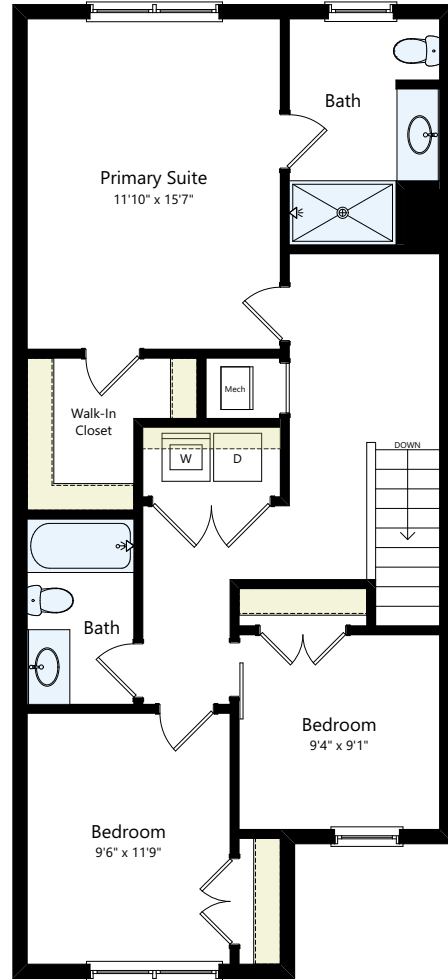

COVEY HOMES

GRAND LAGOON

1FL

2FL

Mint Home

3 BED | 2.5 BATH | 1,419 SQFT

Leasing@CoveyHomesGrandLagoon.com

850.588.3890