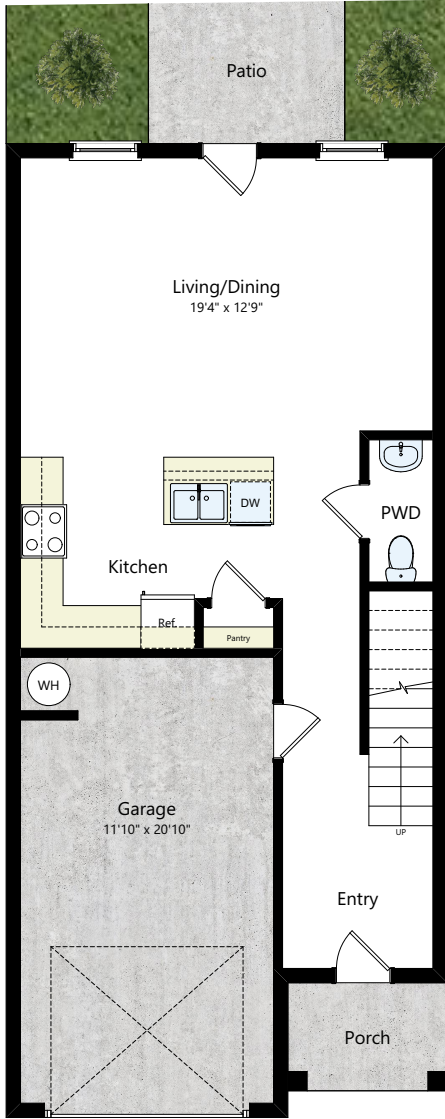

COVEY HOMES

GRAND LAGOON

1FL

2FL

Mint Home

3 BED | 2.5 BATH | 1,419 SQFT

Leasing@CoveyHomesGrandLagoon.com

850.588.3890