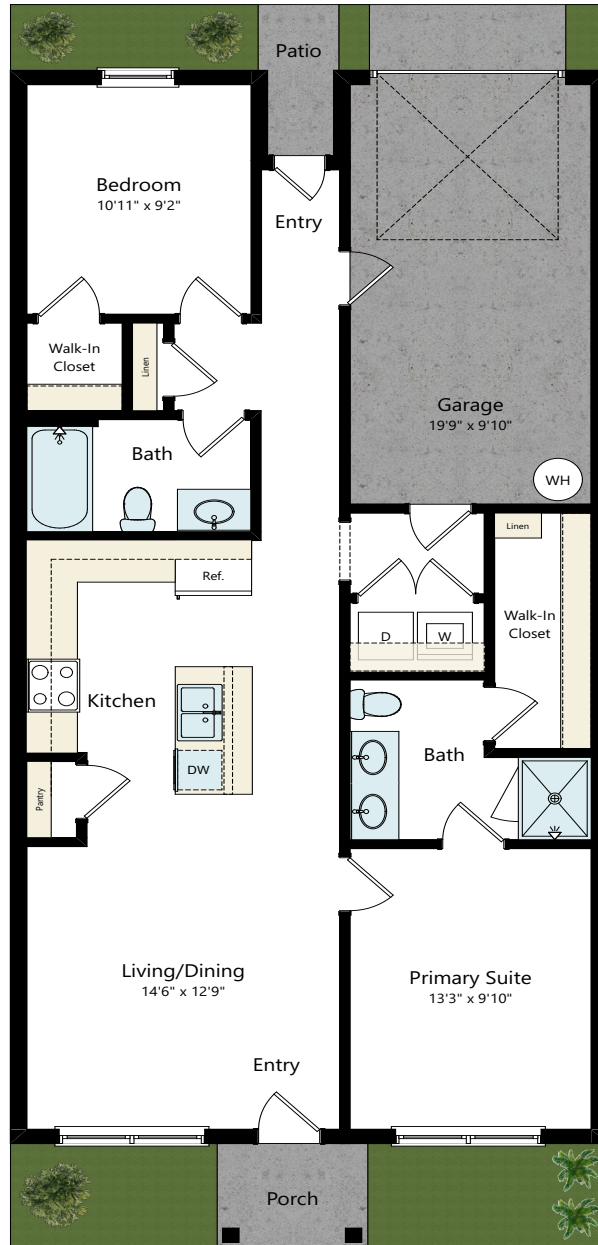

COVEY HOMES

KIRKLAND

Poppy Home

2 BED | 2 BATH | 952 SQFT

Kirkland@CoveyHomesbyMORE.com
470.444.0492

COVEYHOMESKIRKLAND.COM

513 Kirkland Road
Covington, Ga 30016