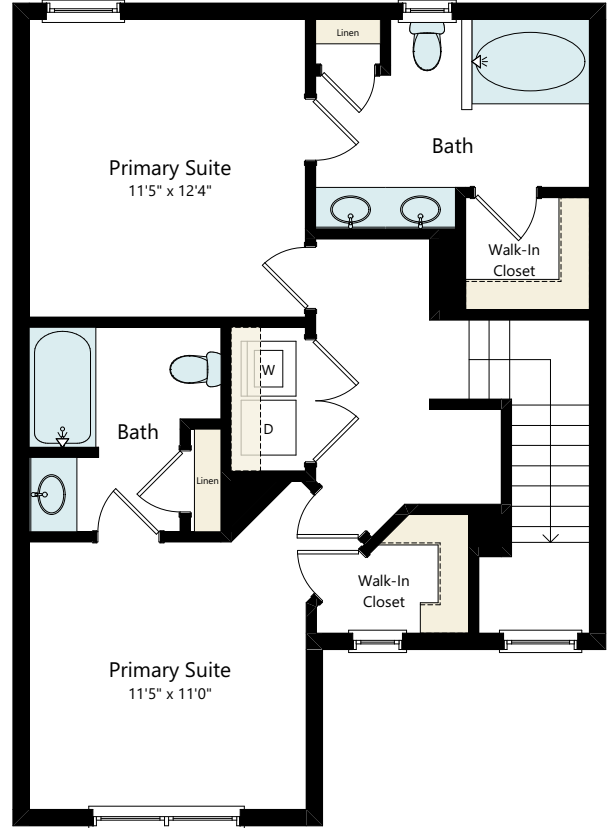

## SWEETWATER

1 FL

2 FL

# Mint Home

2 BED | 2.5 BATH | 1,378 SQFT

Leasing@CoveyHomesSweetwater.com  
803-716-8804

COVEYHOMESSWEETWATER.COM

3095 Burly Wood Glen  
North Augusta, GA 29860