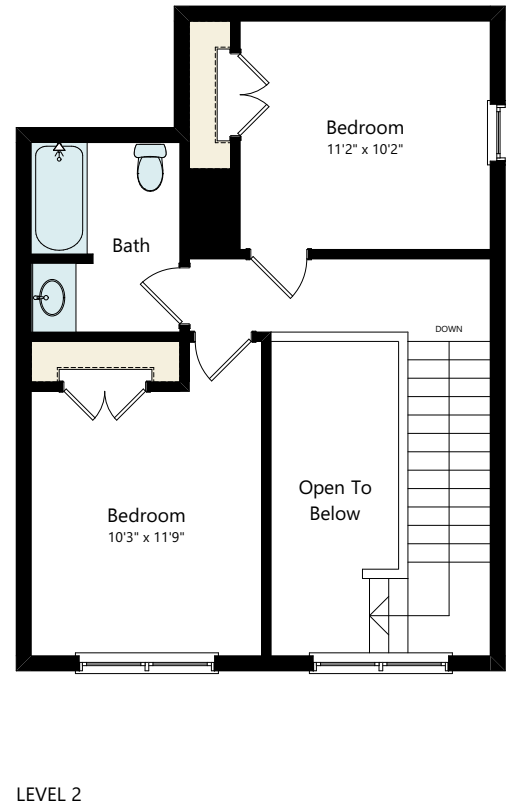

COVEY HOMES

WATERFORD

Nutmeg Home

3 BED | 2.5 BATH | 1,435 SQFT

Leasing@CoveyHomesWaterford.com
469.454.1474

COVEYHOMESWATERFORD.COM

801 Bluestem Way
Cedar Hill, TX 75104