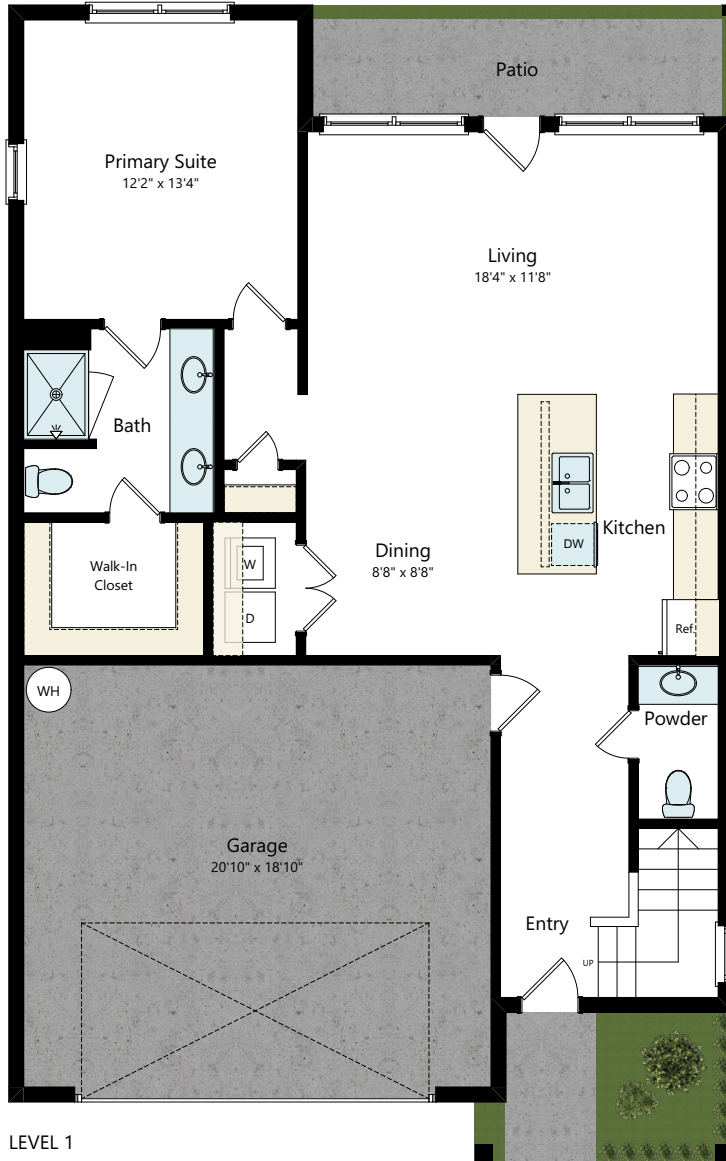

COVEY HOMES

WATERFORD

Nutmeg Home

3 BED | 2.5 BATH | 1,435 SQFT

Leasing@CoveyHomesWaterford.com
469.454.1474

COVEYHOMESWATERFORD.COM

801 Bluestem Way
Cedar Hill, TX 75104