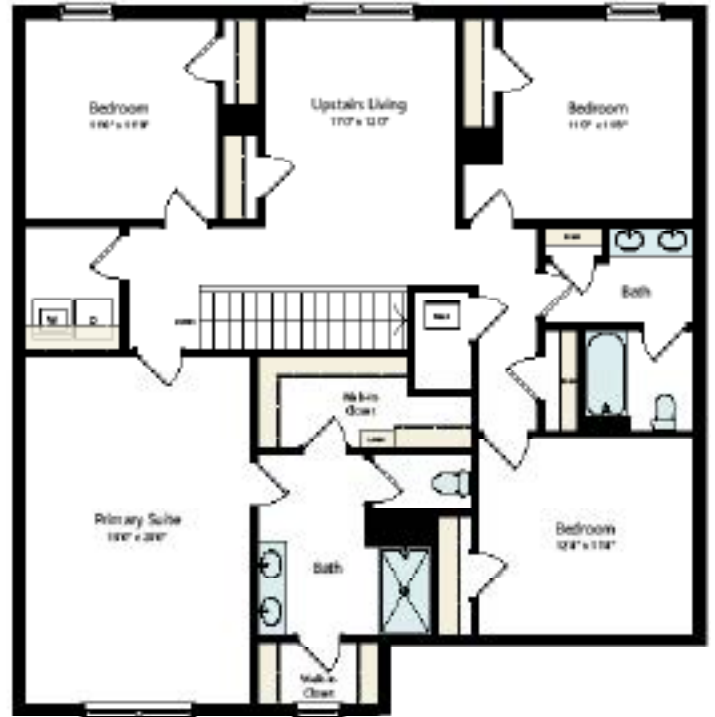

LEVEL 1

LEVEL 2

Sesame Home

5 BED | FLEX | 3 BATH | 2,601 SQFT

Leasing@CoveyHomesPalmsWest.com
321.284.4871

COVEYHOMESPALMSWEST.COM

1607 Amalfi Drive
Cocoa, FL 32926