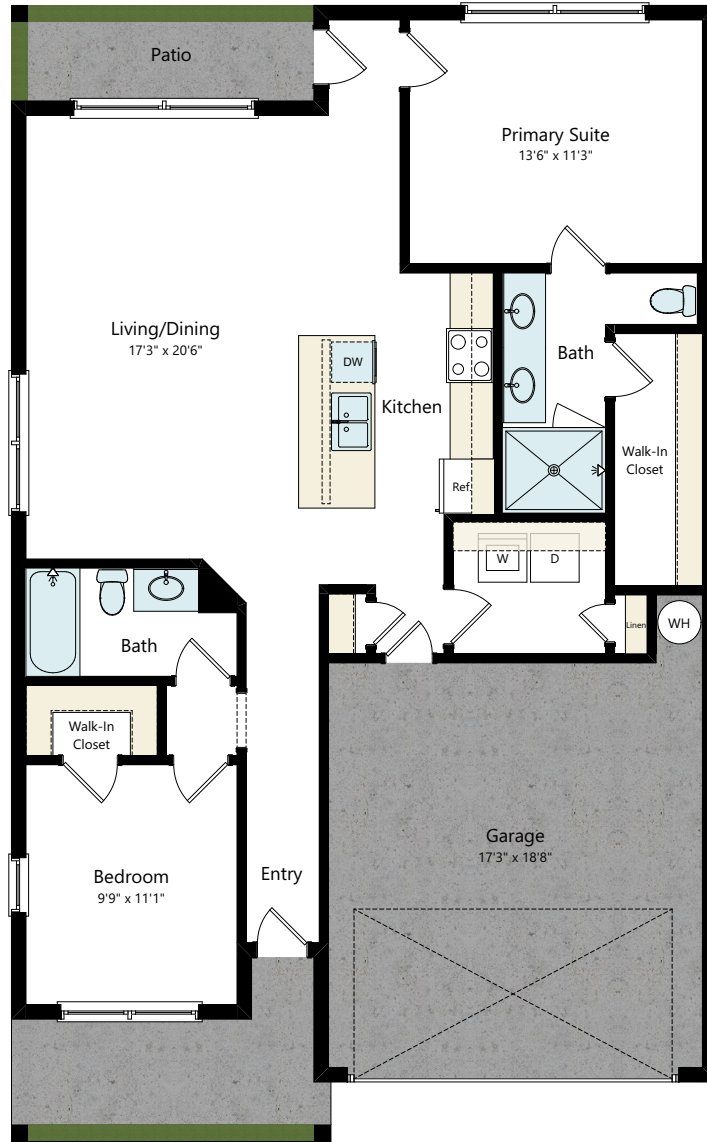

COVEY HOMES

WATERFORD

Ginger Home

2 BED | 2 BATH | 1,111 SQFT

Waterford@CoveyHomesbyMORE.com

469.502.5751

COVEYHOMESWATERFORD.COM

801 Bluestem Way