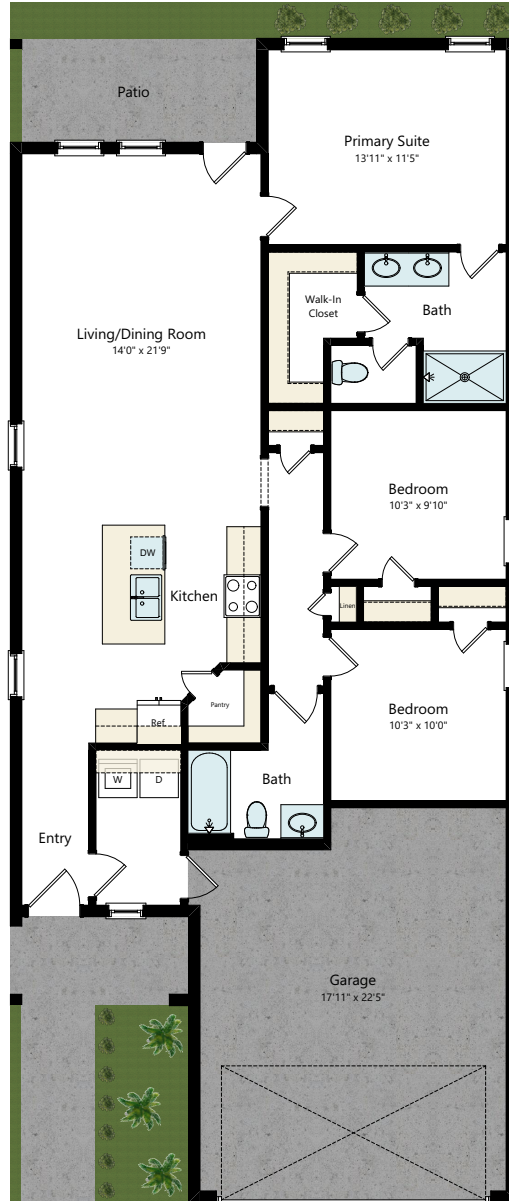

COVEY HOMES

VENTANA

Anise Home

3 BED | 2 BATH | 1,293 SQFT

Leasing@CoveyHomesVentana.com

281.769.2380

COVEYHOMESVENTANA.COM

4019 Ventana Ridge Drive