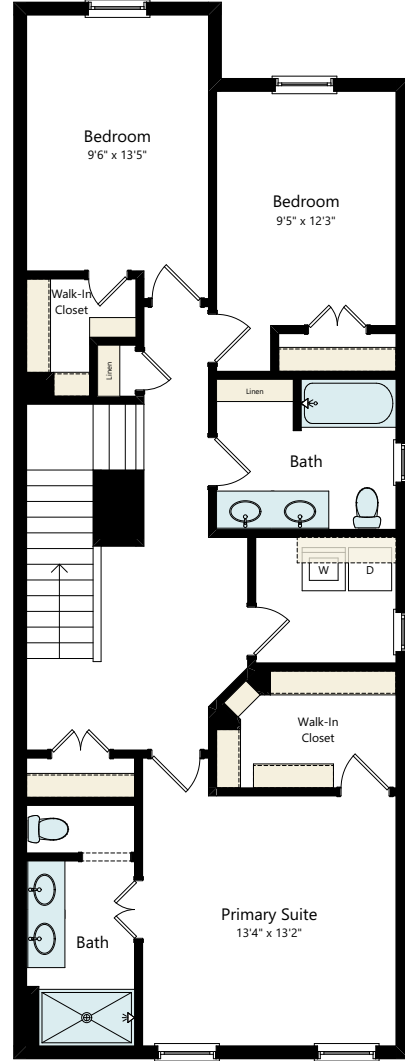

COVEY HOMES

HARVEST MEADOWS

1 FL

2 FL

Vanilla Home

3 BED | 2.5 BATH | 1,658 SQFT

HarvestMeadows@CoveyHomesbyMORE.com

COVEYHOMESHARVESTMEADOWS.COM