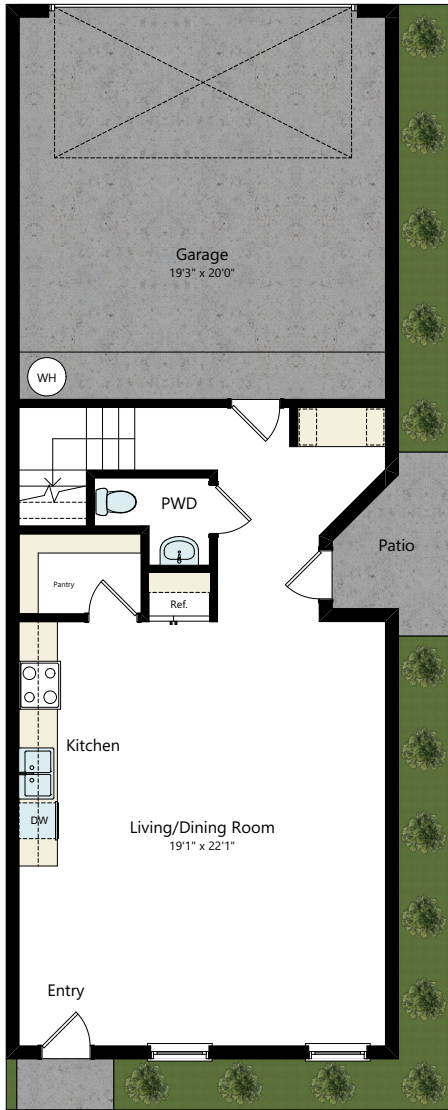

COVEY HOMES

HARVEST MEADOWS

1 FL

2 FL

Vanilla Home

3 BED | 2.5 BATH | 1,658 SQFT

HarvestMeadows@CoveyHomesbyMORE.com

COVEYHOMESHARVESTMEADOWS.COM