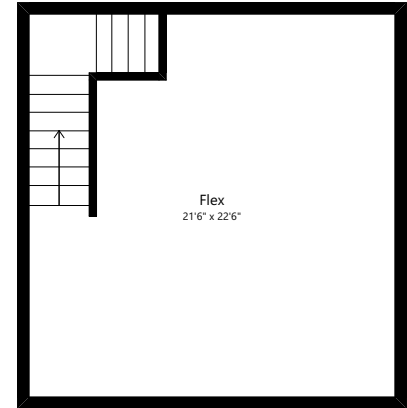

LEVEL 1

LEVEL 2

Elderflower Home

2 BED | FLEX | 2 BATH | 2,697 SQFT

Bluffs@CoveyHomesbyMORE.com

678.753.7700

COVEYHOMESBLUFFS.COM

600 Waterstone Drive