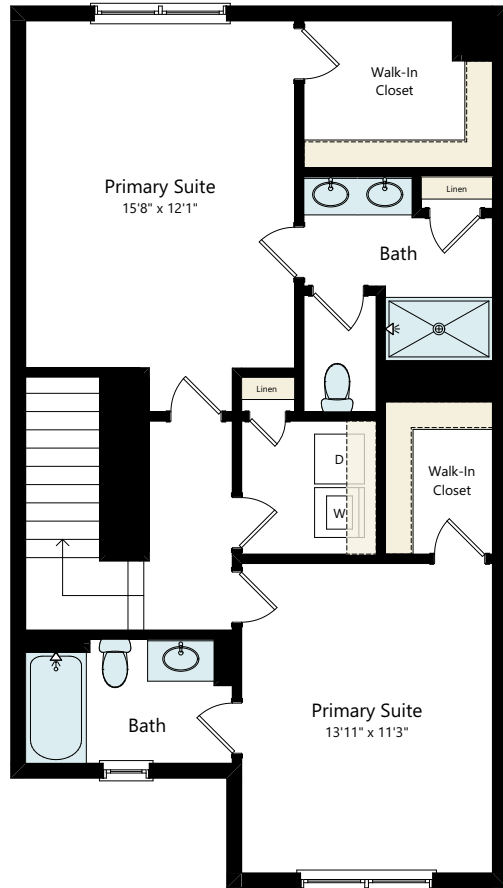

LEVEL 1

LEVEL 2

Cayenne Home

2 BED | 2.5 BATH | 1,384 SQFT

Bluffs@CoveyHomesbyMORE.com
678.753.7700

COVEYHOMESBLUFFS.COM

600 Waterstone Drive
Canton, GA 30114