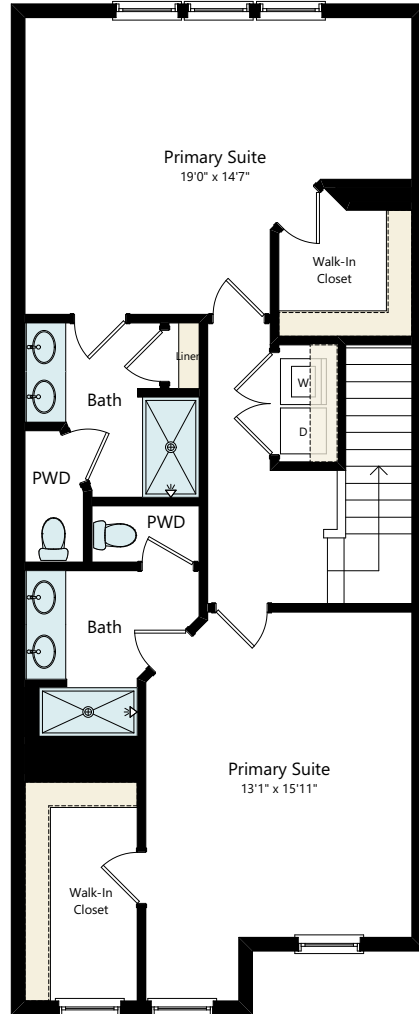

1 FL

2 FL

Clove Home

2 BED | 2.5 BATH | 1,618 SQFT

CoveyAddison@CoveyHomesbyMORE.com

COVEYHOMESADDISON.COM

807 Exley Lane

864.468.9600